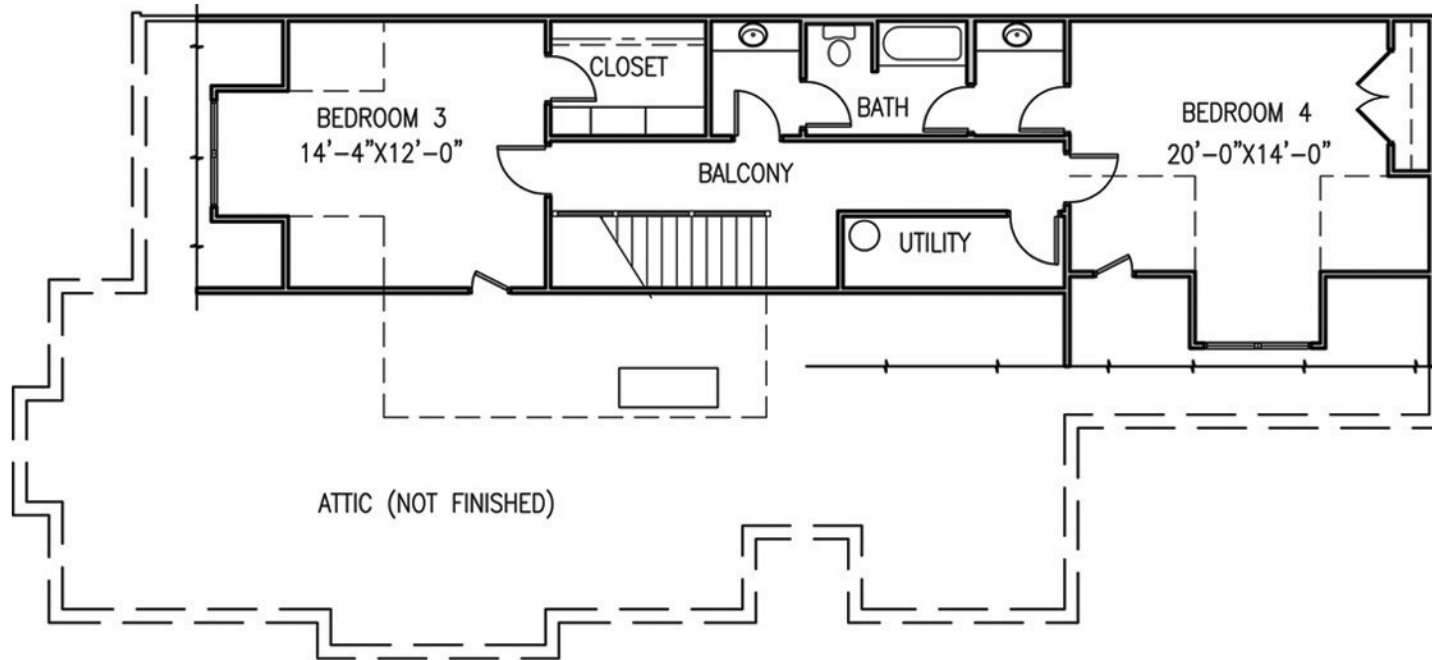

"THE JEFFERSON" FIRST FLOOR PLAN

SCALE: 3/32" = 1'-0"

THE
TRADITION
at Park's Edge

"THE JEFFERSON" SECOND FLOOR PLAN

SCALE: 3/32" = 1'-0"