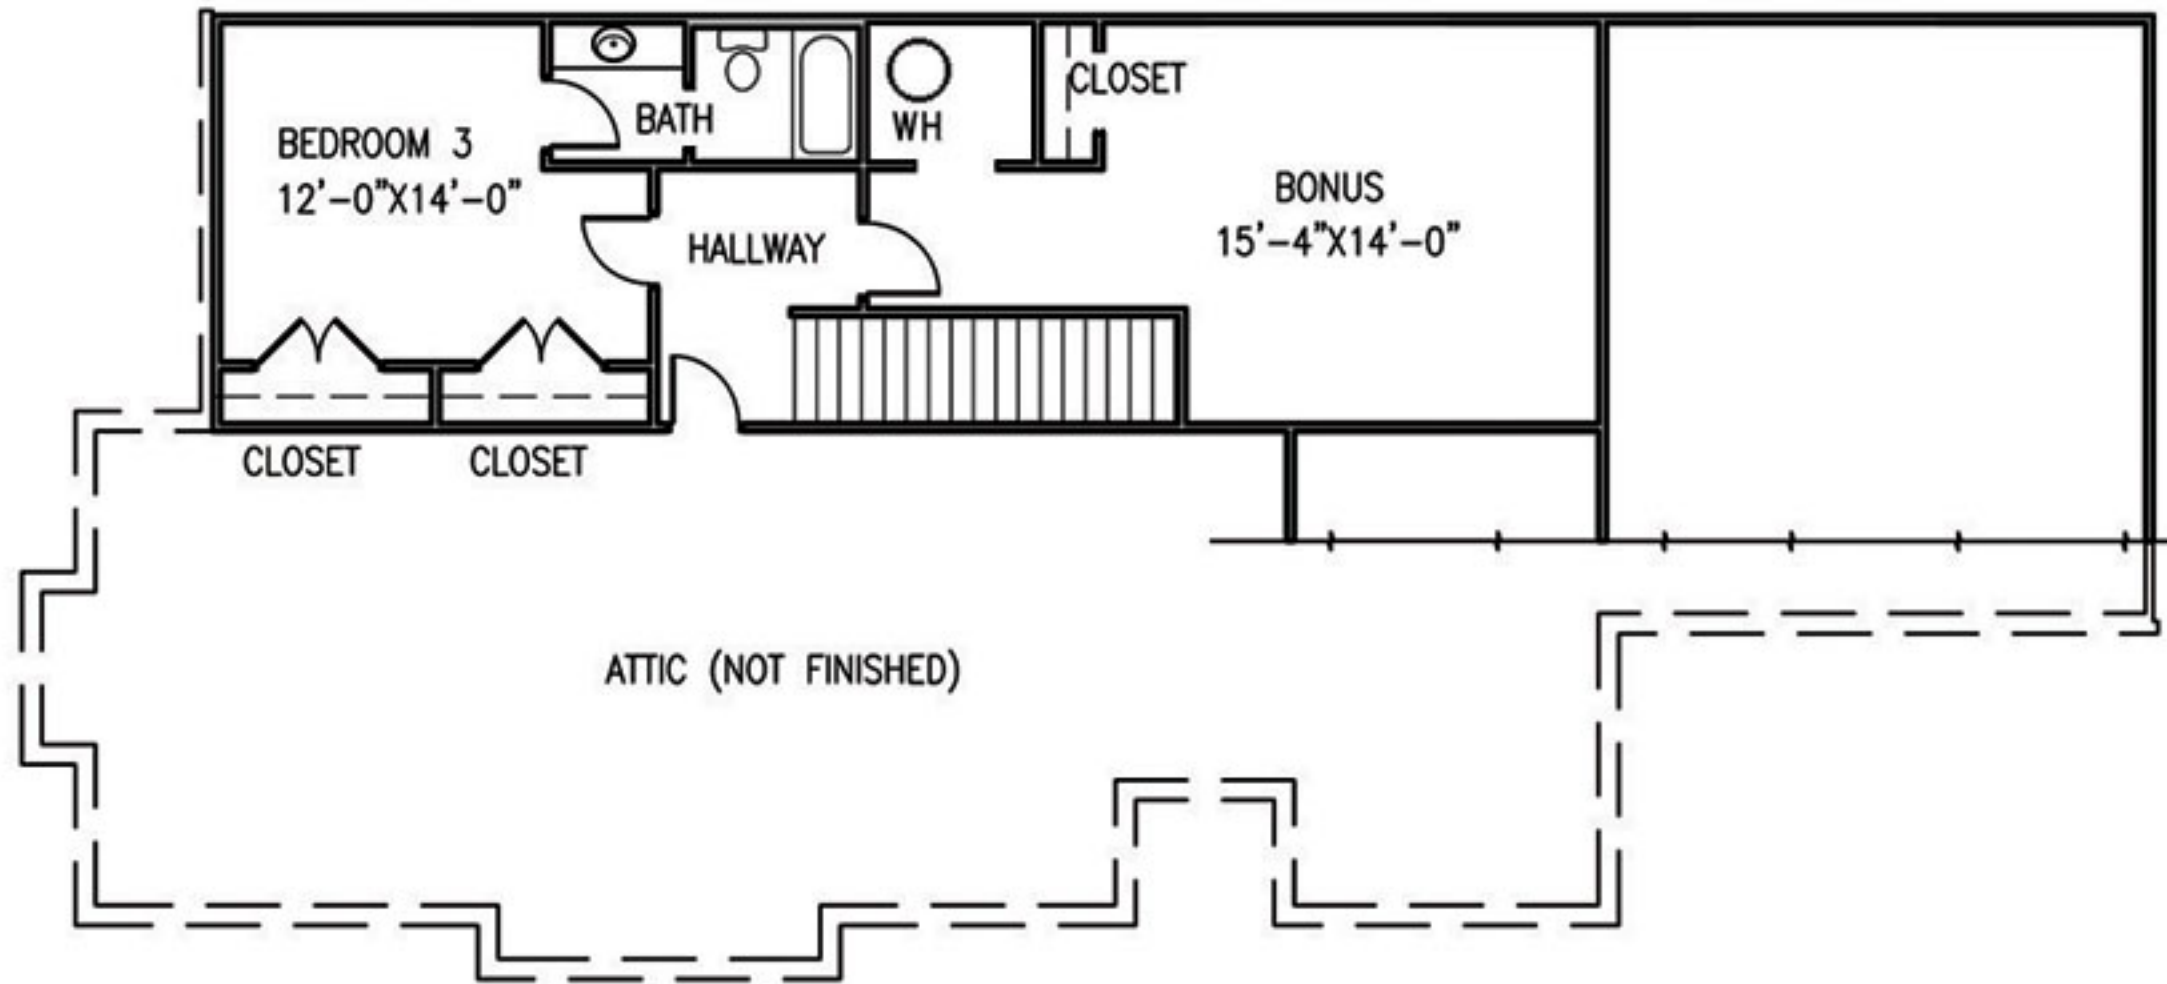

"THE MADISON" FIRST FLOOR PLAN

SCALE: 3/32" = 1'-0"

THE  
**TRADITION**  
*at Park's Edge*

"THE MADISON" SECOND FLOOR PLAN

SCALE: 3/32" = 1'-0"

THE  
**TRADITION**  
*at Park's Edge*